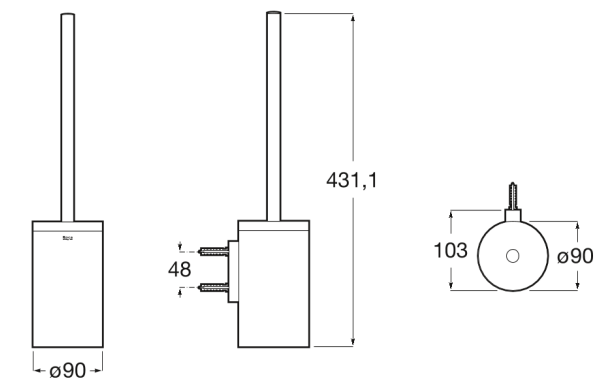

HOTELS

Round -Wall-mounted toilet brush holder

DIMENSIONS

Length 90 mm
 Width 90 mm
 Height 431 mm

COLOURS AND FINISHES

 B0 Matt White

TECHNICAL DRAWINGS

FEATURES

Wall-mounted toilet brush holder.

Finish: Chrome

Fixing kit: Included

Installation options: Only with screws

Installation type: Wall-mounted

Material: Metal

Maximum weight supported (Kg): 5

Hotels